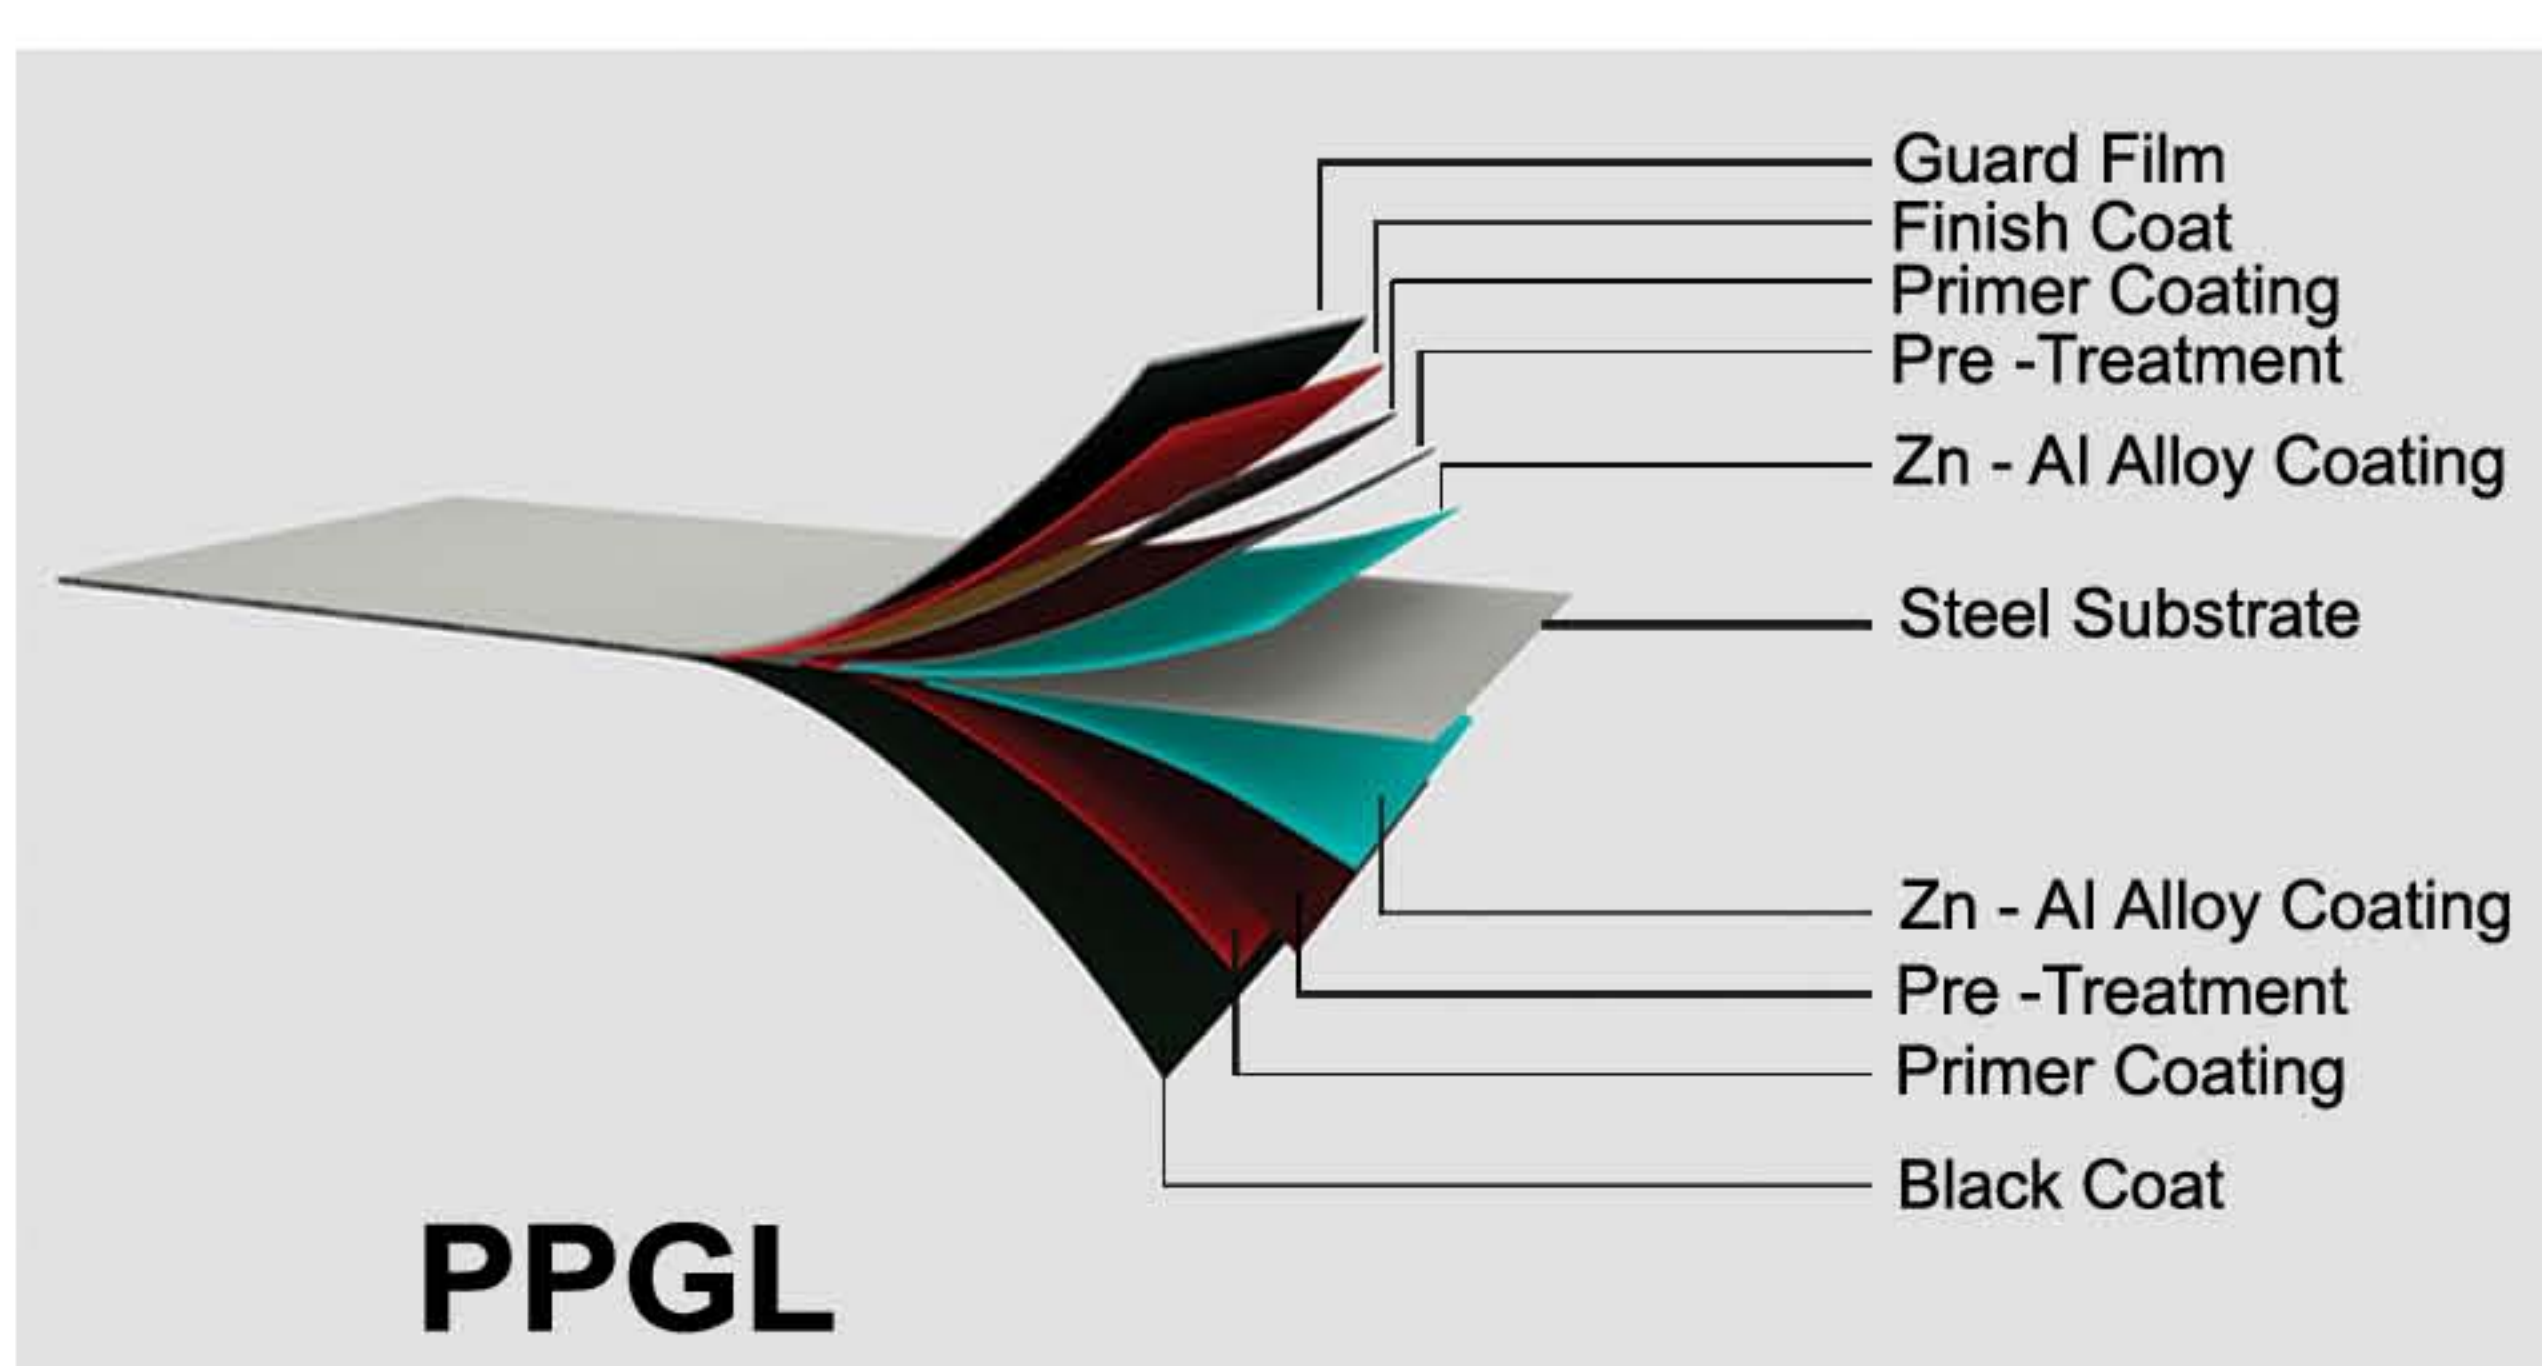

AN ISO 9001: 2015 CERTIFIED COMPANY

MEGA ROOF

QUALITY ROOFING WITH SUPERIOR STRENGTH

ABOUT US

Our product profile consists of Colour Coated Profile Sheets and Aluminium & Zinc Coated Sheets that have the 3 Rib feature, which enhances the strength of the profile and is also the first of its kind in the region. The raw materials used in manufacturing the roofing sheets are one of the best available in the market.

WHY MEGA ROOF COLOUR ROOFING

Mega Roof Colour roofing has a multi-layered structure that makes them long lasting even in a region like North-East where zinc coated roofing sheets gets easily rusted due to moisture content in the air. The multi-layered structure makes them long lasting with an exhibition of high quality and colour brilliance. It is one of the emerging roofing companies in North East to have state of the art manufacturing plants that has aesthetic roofing & cladding applications, easy installation, attractive looks and durability to be extremely useful.

MEGA ROOF

PRODUCT FEATURES

Mega Roof sheets has an overall width of 1060 mm, a sheet length of up to 30ft and a steel base of 340-550 mpa, which are aesthetic and adds strength to the roofs and wall claddings. The high performance paints used in the colouring of roofing sheets protect the roof from UV rays, making the colours last longer than the usual zinc-coated roofs. Special chemical treatment used while manufacturing gives Mega Roof its remarkable water repellent, anti-fading and cooling properties. The specially designed 3 ribs act as anti-capillary grooves which makes the sheet leak proof and the extra ribbed design makes Mega Roof extra strong to face all climatic and utilitarian challenges. Apart from all its remarkable features Mega Roof also provides Quick and Easy installation.