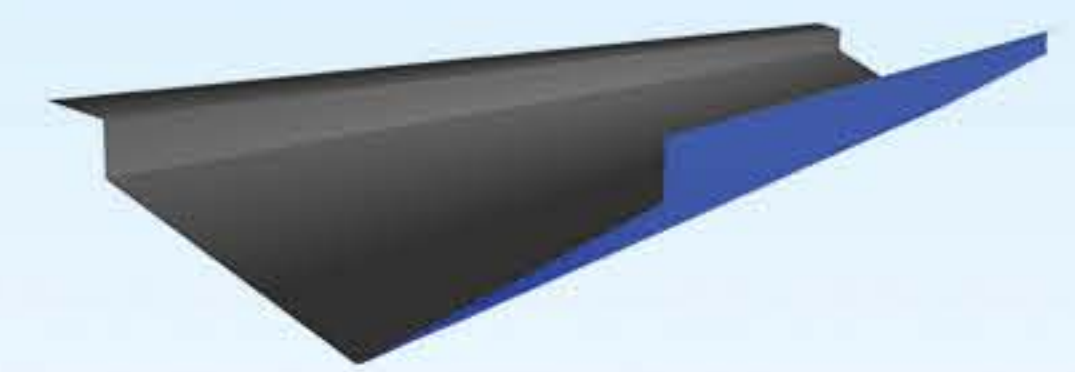

CORNER FLASHING

VALLEY